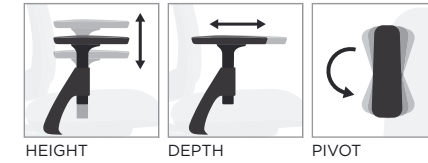

H2283 - Polished Aluminum

H2281 - All Black/Plastic

A CHAIR THAT CONFORMS TO YOU

3-WAY ADJUSTABLE ARMS

Arms reposition to various height, depth and pivot options with ease.

COUNTERBALANCE

Lota uses your body weight as a counterbalance when leaning forward or reclining. So no matter how you sit, your lower back support remains constant — no adjustments needed.